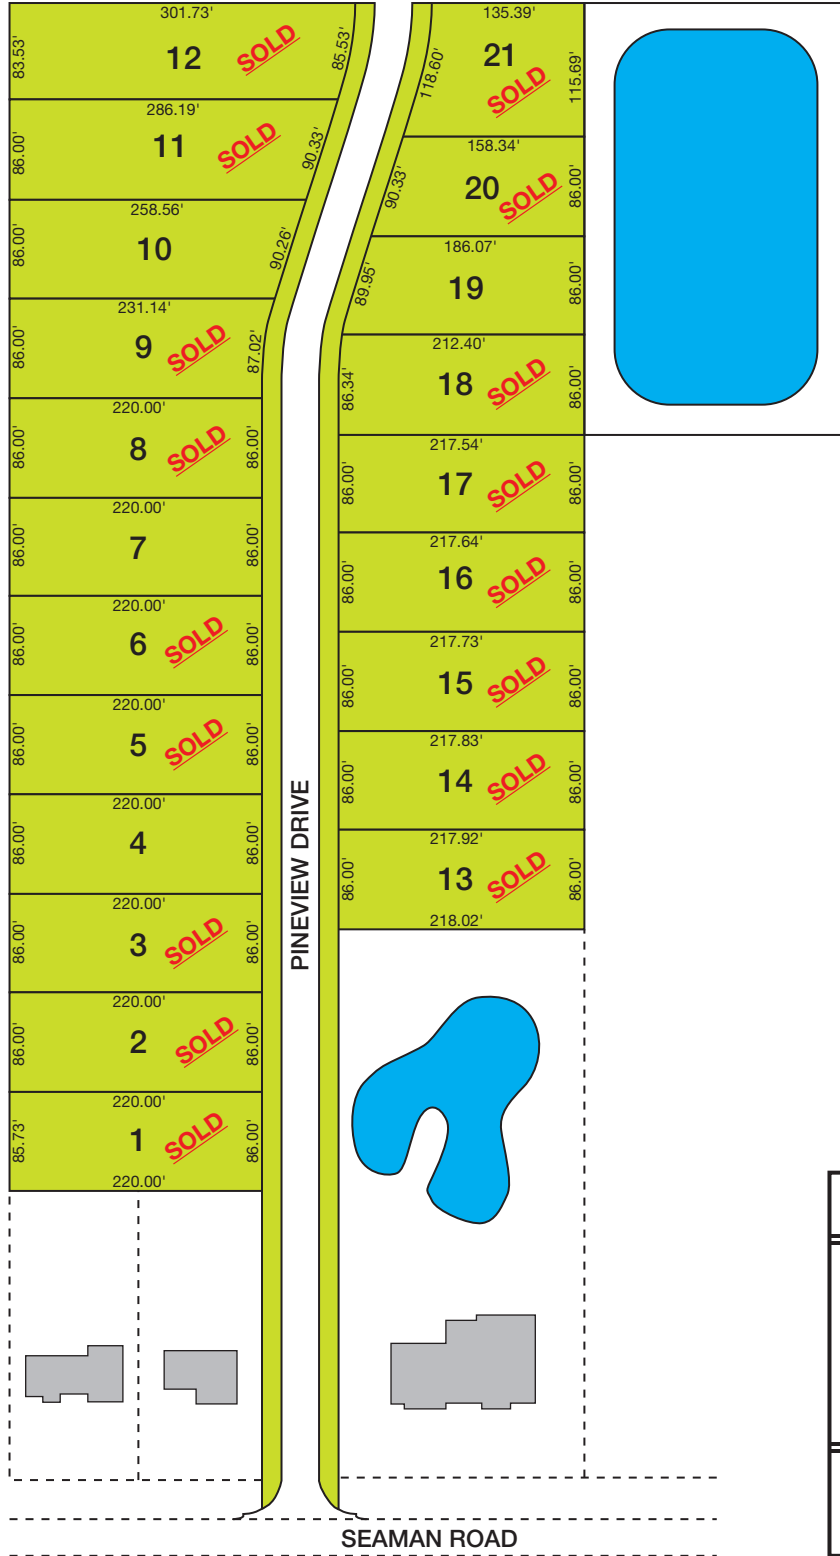

## phase one

lot #	address	lot size	sq. foot
1	33	SOLD	
2	41	SOLD	
3	49	SOLD	
4	57	86 X 220	18,920
5	101	SOLD	
6	109	SOLD	
7	117	86 X 220	18,920
8	125	SOLD	
9	133	SOLD	
10	141	86 X 245	21,048
11	149	SOLD	
12	157	SOLD	
13	56	SOLD	
14	100	SOLD	
15	108	SOLD	
16	116	SOLD	
17	124	SOLD	
18	132	SOLD	
19	140	86 X 199	17,183
20	148	SOLD	
21	156	SOLD	

**NOTE: ODD SHAPED LOT DEPTHS ARE APPROXIMATED**